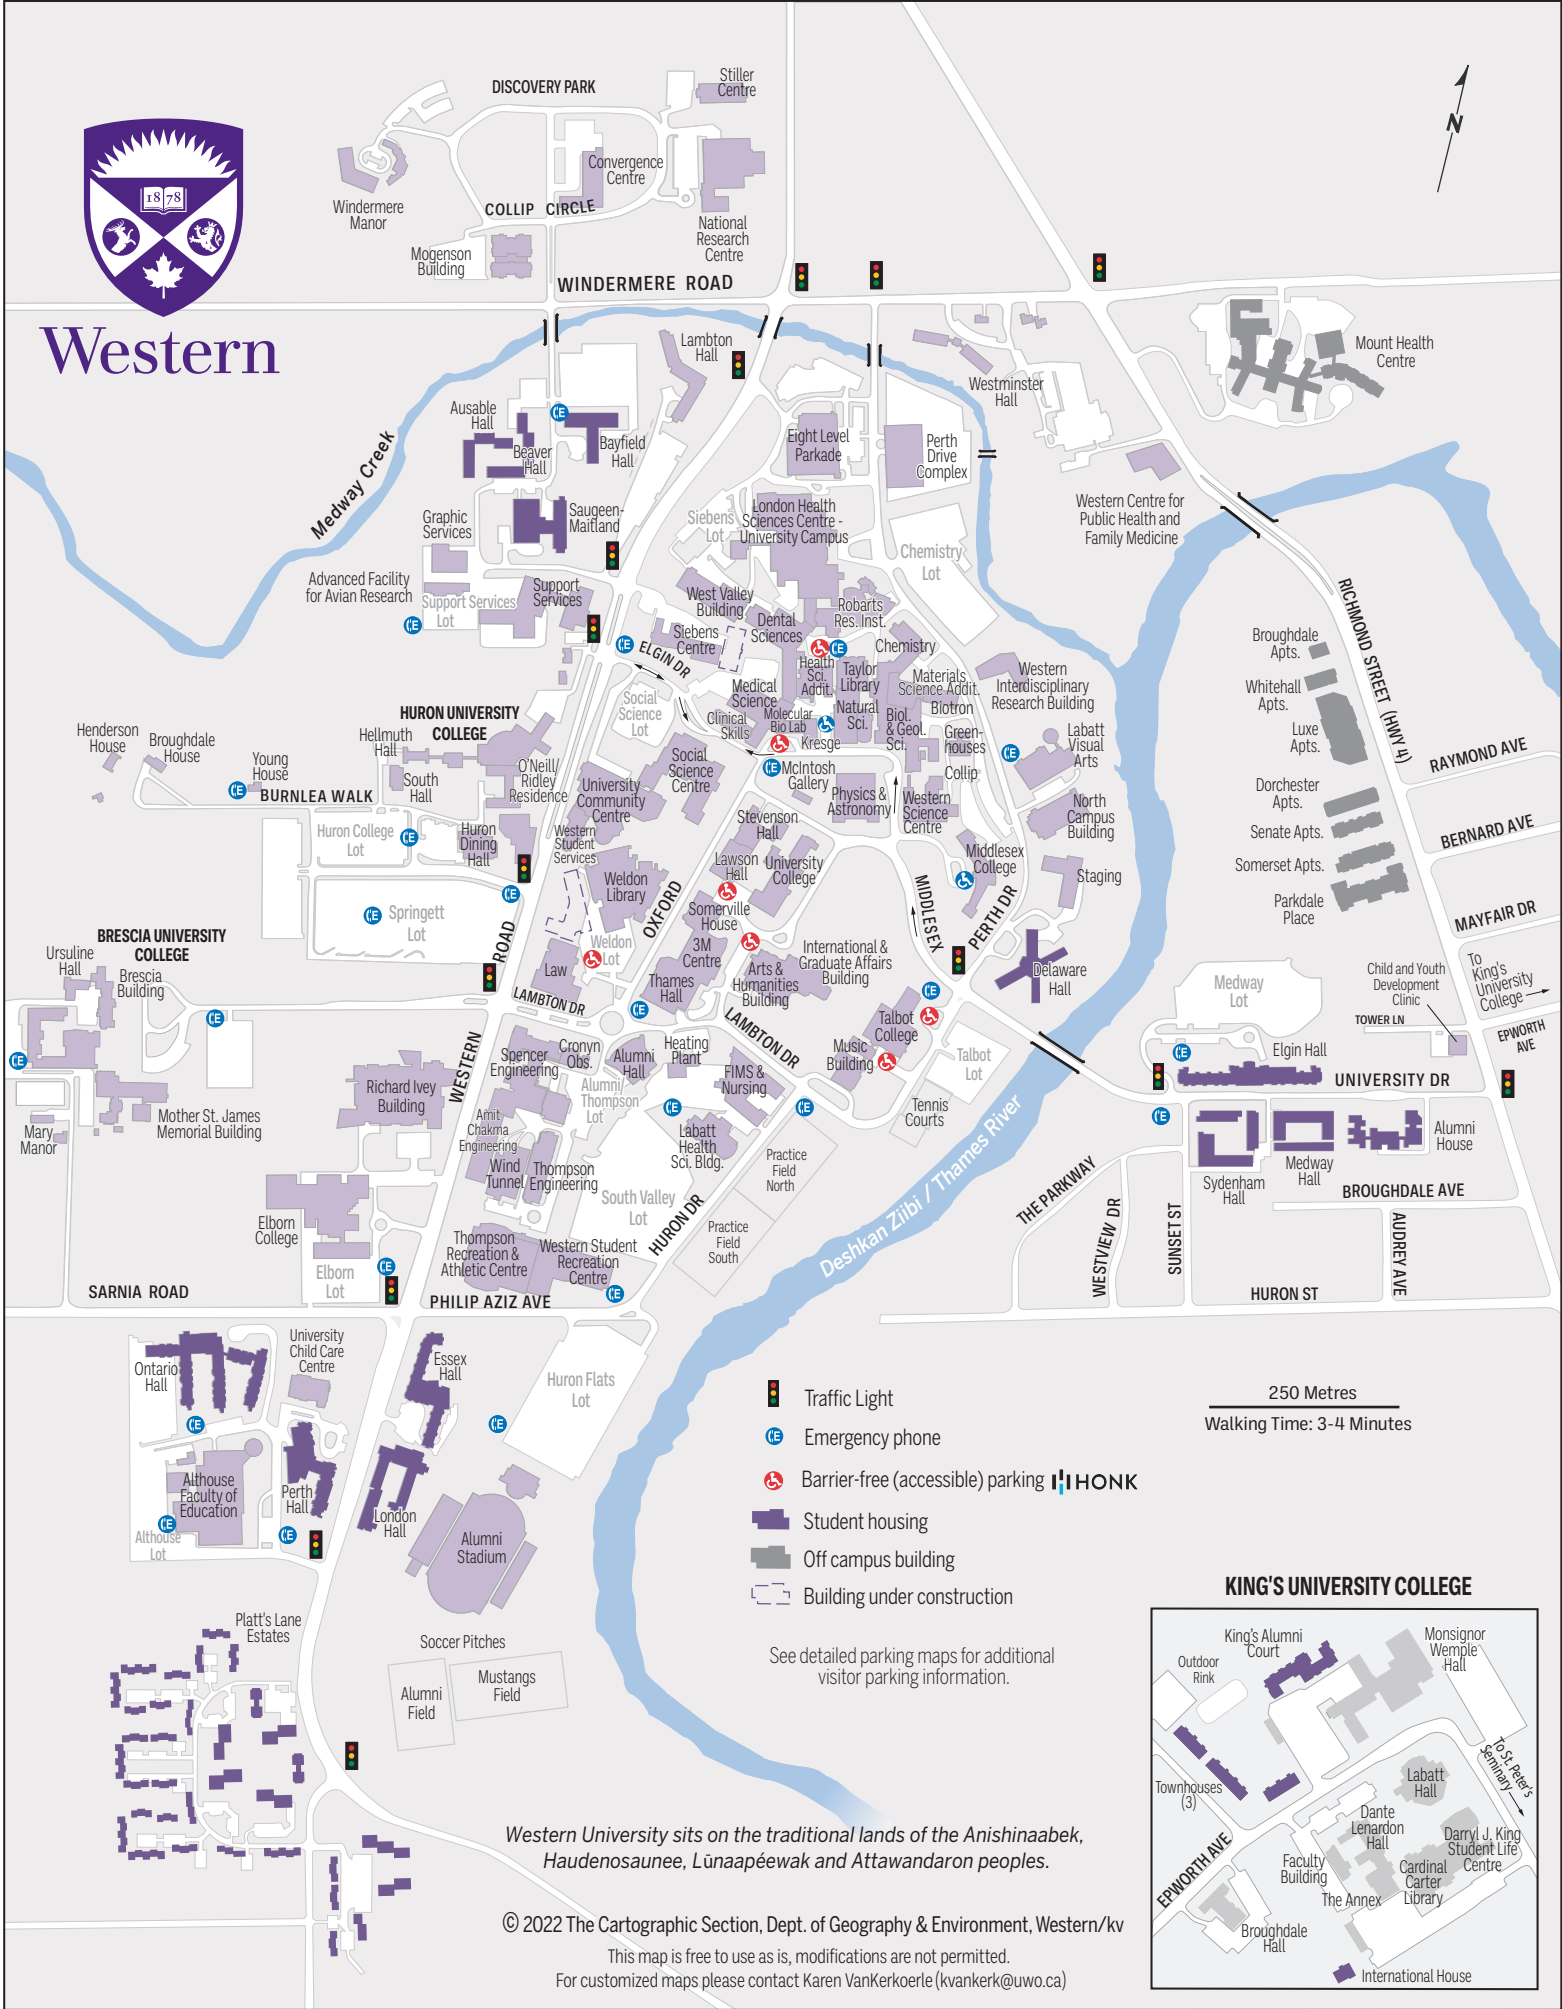

Western

- Traffic Light
- Emergency phone
- Barrier-free (accessible) parking
- Student housing
- Off campus building
- Building under construction

250 Metres
Walking Time: 3-4 Minutes

See detailed parking maps for additional visitor parking information.

Western University sits on the traditional lands of the Anishinaabek, Haudenosaunee, Lūnaapēwak and Attawandaron peoples.

© 2022 The Cartographic Section, Dept. of Geography & Environment, Western/kv
This map is free to use as is, modifications are not permitted.
For customized maps please contact Karen VanKerkoelre (kvanker@uwo.ca)

KING'S UNIVERSITY COLLEGE